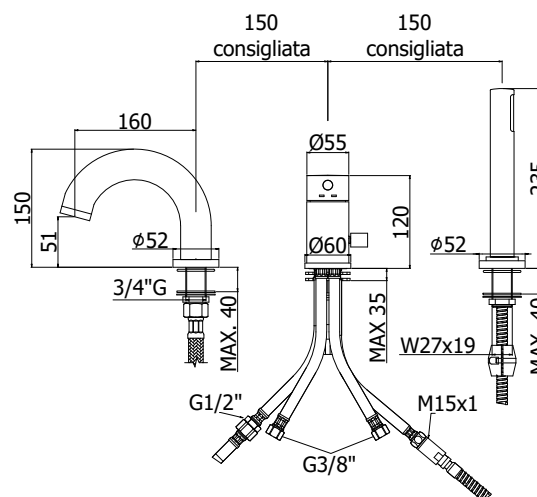

COLLECTION

light

PRODUCT IMAGE

TECHNICAL DRAWING

DESCRIPTION

3-hole deck mounted bath mixer with "increased flow rate"
 complete with:

- set of 5 stainless steel hoses for mixer
- hand-shower and flexible hose with weight

ART.

LIG 048 . .
 without spout (2 holes)

LIG 047 . .
 with spout and aerator M28x1 (3 holes)

FINISHES

LIG
 CR - cromo
 ST - finitura steel looking
 NO - nero opaco

DOCUMENTATION

FLOW DIAGRAM
 1

INSTALLATION
 INSTRUCTIONS